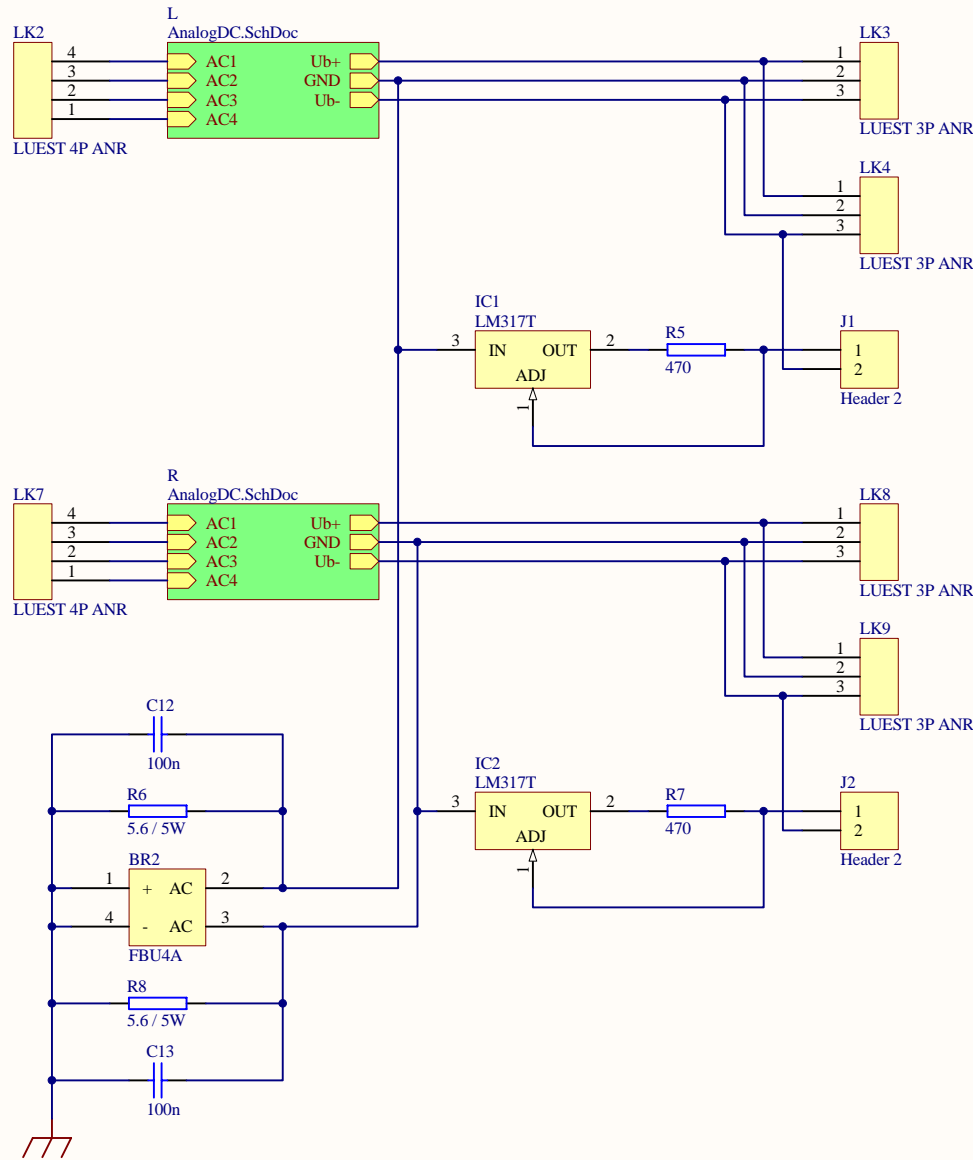

Power Supply with Earth Connection and LED Current Source

DC Filter for 230Vac

Title		
Aleph Ono/XOno - Power Supply		
Size	Number	Revision
A4		1
Date:	21.04.2007	Sheet of
File:	D:\User\...\PowerSupply.SchDoc	Drawn By: Ralph Stens