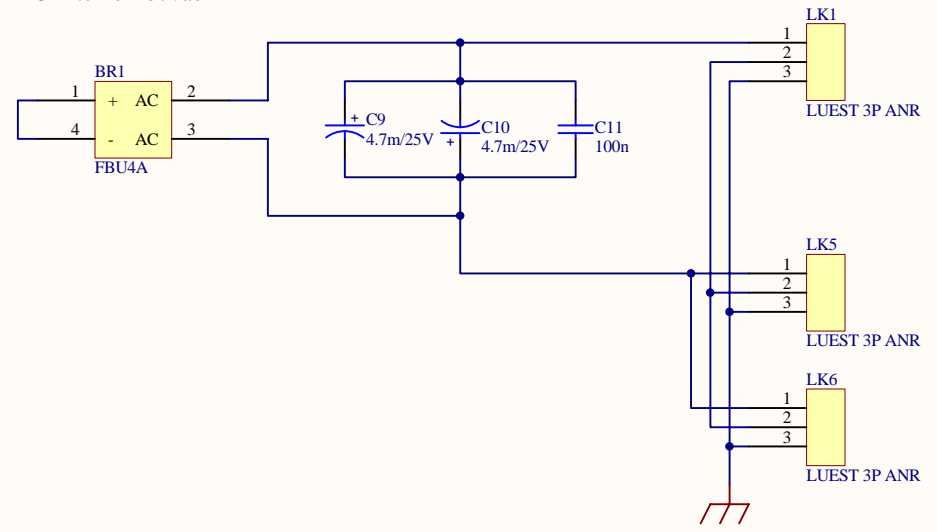

Power Supply with Earth Connection and LED Current Source

DC Filter for 230Vac

Title		
Aleph Ono/XOno - Power Supply		
Size	Number	Revision
A4		1
Date:	21.04.2007	Sheet of
File:	D:\User\...\PowerSupply.SchDoc	Drawn By: Ralph Stens