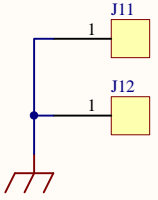

Remote
Remote.SchDoc

Title		
Hypex Ucd400 - Power Switch		
Size	Number	Revision
A4		0
Date:	19.05.2009	Sheet of
File:	C:\User\...\PowerSwitch.SchDoc	Drawn By: Ralph Stens