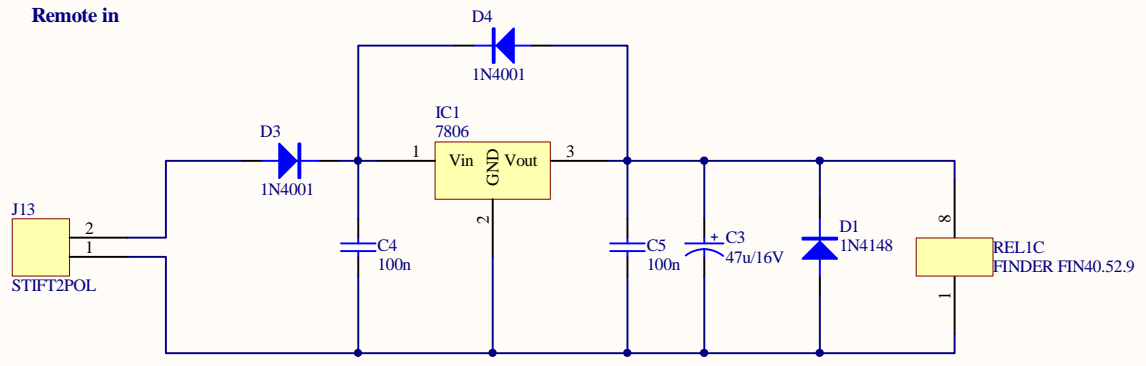

**Remote in**

**Remote out**

Title		
<b>Hypex Ucd400 - Remote in / out</b>		
Size	Number	Revision
A4		<b>0</b>
Date:	20.05.2009	Sheet of
File:	C:\User\Layout\RStA0018\Remote.SchDoc	Drawn By: <b>Ralph Stens</b>