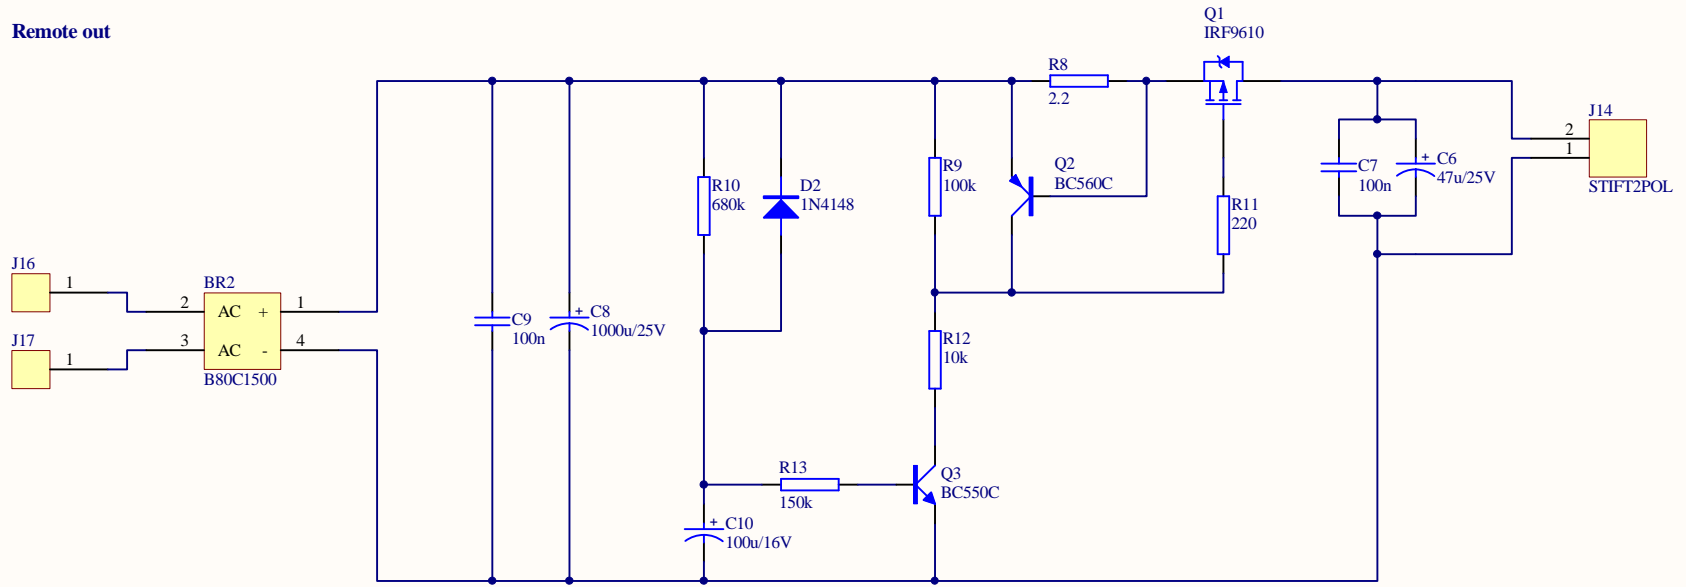

**Remote in**

**Remote out**

Title		
<b>Hypex Ucd400 - Remote in / out</b>		
Size	Number	Revision
A4		<b>0</b>
Date:	20.05.2009	Sheet of
File:	C:\User\Layout\RStA0018\Remote.SchDoc	Drawn By: <b>Ralph Stens</b>