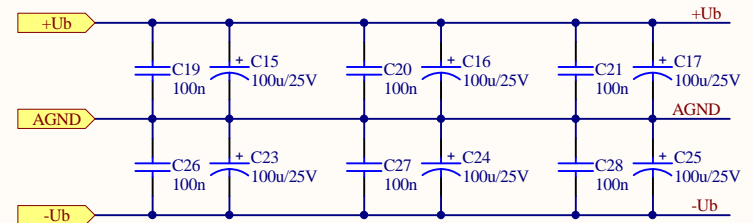

J11	J12	Vu [dB]
open	open	50
short	open	62.5
open	short	65
short	short	69

	J5	J8	J9
Servo Amp On	short	1-2	short
Servo Amp Off / DC Coupling	short	2-3	open
Servo Amp Off / AC Coupling	open	2-3	open

Title		
OPpp1 - Output Stage with Servo Amp		
Size	Number	Revision
A4	RStA0025.1	0
Date:	15.11.2011	Sheet of
File:	C:\User\Layout\RStA0025\OPpp1.out.SchDoDrawn By: Ralph Stens	