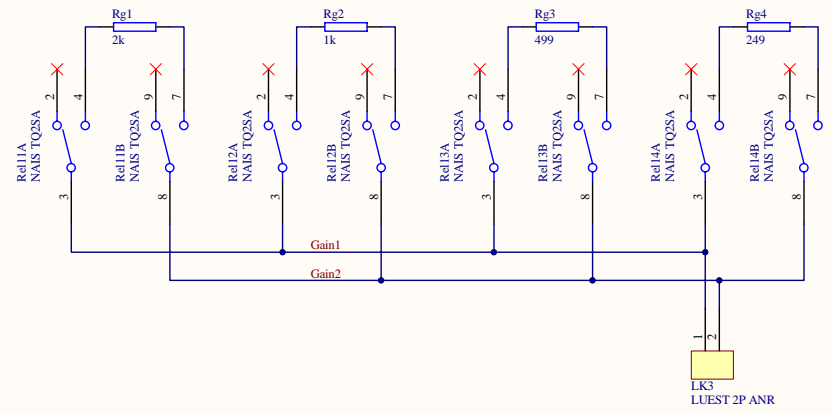

Gain Select

U_RelPoti
RelPoti.SchDoc

Title			Aleph P V1.7 - Discrete Voltage Divider & Gain Control		
Size	Number	Revision			
A3		0			
Date:	04.04.2005	Sheet of			
File:	D:\User\...\VoltageDivider.SchDoc	Drawn By:		Ralph Stens	